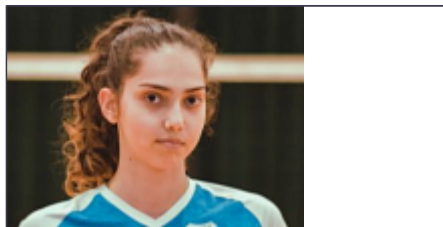

Nedelcu Elena-Daniela

**CSU Medicina Targu
Mures**

Position:	Middle Blocker
Current Club:	CSU Medicina Targu Mures
Previous Club:	ACS Sport Plus Braila
Previous Club:	
Citizenship:	 Romania  EU
Date of Birth:	28 Apr 2006
Height:	188cm
Weight:	72kg
Dominant Hand:	right
National Team:	✓
Reach Spike:	300cm
Reach Block:	280cm
Languages:	Romanian, English
Available:	✗