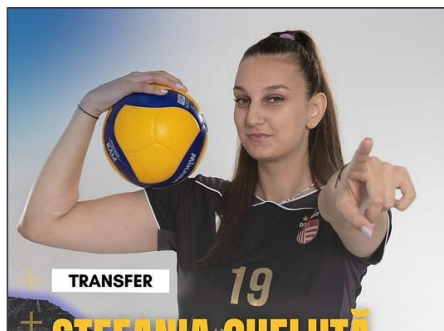

Cheluță Denisa-Ștefania

Corona Brasov

Position:	Opposite
Current Club:	Corona Brasov
Previous Club:	Dinamo Bucuresti
Previous Club:	CSM Volei Alba Blaj
Citizenship:	 Romania  EU
Date of Birth:	06 Apr 2004
Height:	192cm
Weight:	kg
Dominant Hand:	right
National Team:	✓
Reach Spike:	306cm
Reach Block:	300cm
Languages:	
Available:	✗