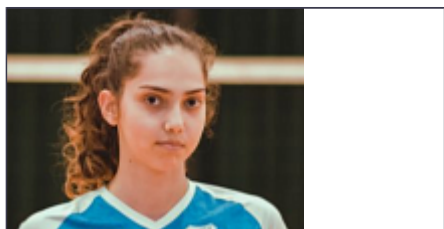

Nedelcu Elena-Daniela

**CSU Medicina Targu
Mures**

Position:	Middle Blocker
Current Club:	CSU Medicina Targu Mures
Previous Club:	ACS Sport Plus Braila
Previous Club:	
Citizenship:	 Romania  EU
Date of Birth:	28 Apr 2006
Height:	188cm
Weight:	72kg
Dominant Hand:	right
National Team:	✓
Reach Spike:	300cm
Reach Block:	280cm
Languages:	Romanian, English
Available:	✗